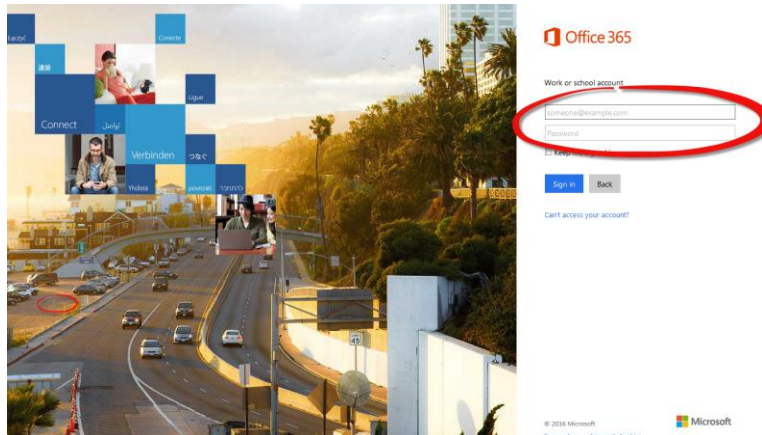

Log into OCC Student Email

1. First, go to www.students.sunyocc.edu
2. Click on Email

3. Log-in using your OCC username and password (If you do not know your OCC username and/or password, refer to the "To log into your OCC account for the first time" document)
 - a. Example: username@clasnet.sunyocc.edu

4. Once logged-in, you can access your mailbox from the "Mail" icon as shown below