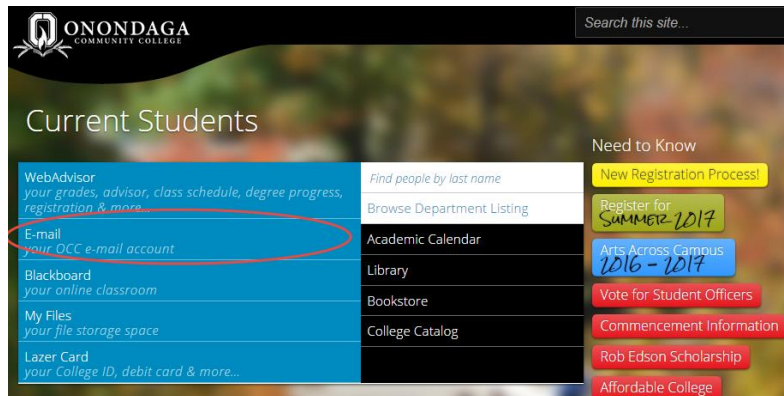

Log into OCC Student Email

1. First, go to www.students.sunyocc.edu
2. Click on Email

3. Log-in using your OCC username and password (If you do not know your OCC username and/or password, refer to the "To log into your OCC account for the first time" document)
 - a. Example: username@clasnet.sunyocc.edu

4. Once logged-in, you can access your mailbox from the "Mail" icon as shown below